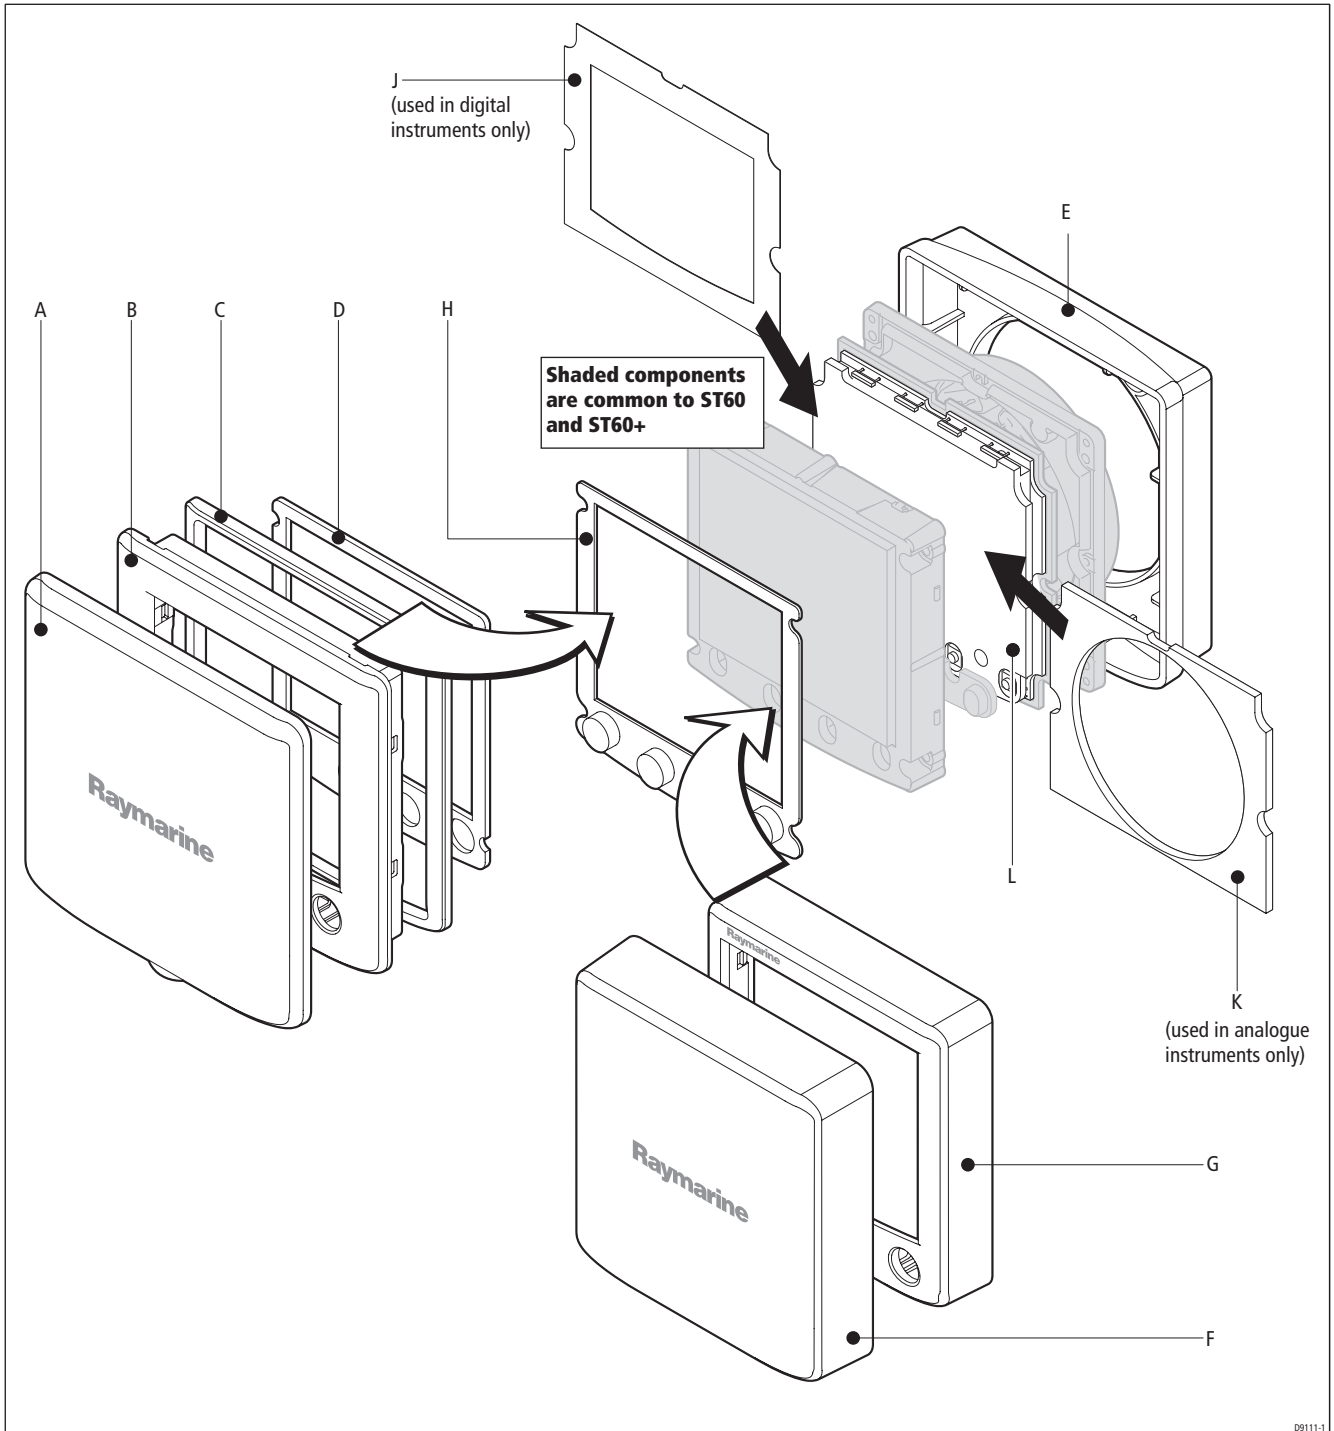

Supplement 1 to ST60 Service Manual

ST60+ components

This supplement introduces replaceable components used in the ST60+ instrument range, which are different to those used in ST60. Use this supplement in conjunction with the ST60 Service Manual when servicing ST60+ instruments.

See overleaf for Part descriptions and numbers.

ST60+ Spare Parts

| Item | Description | Part No. | Comments |
|-----------------------------|--------------------|-----------------|---------------------------|
| Flush mount kit comprising: | | | |
| A | Sun cover | A25005-P | |
| B | Bezel | A25002-P | |
| C | Panel seal | - | |
| D | Window seal | - | |
| E | Mounting bracket | | |
| Surface mount components | | | |
| F | Sun cover | A25004-P | |
| G | Bezel | A25001-P | |
| H | Keypad | | |
| | Speed | A28019-P | Pack of 5 |
| | Depth | A28018-P | Pack of 5 |
| | Tridata | A28020-P | Pack of 5 |
| | Wind | A28015-P | Pack of 5 |
| | Close Hauled Wind | A28015-P | Pack of 5 |
| | Compass | A28017-P | Pack of 5 |
| | Rudder Angle | A28016-P | Pack of 5 |
| | Club House Wind | A28016-P | Pack of 5 |
| | Graphic Display | A28021-P | Pack of 5 |
| J | Display label | | Digital instruments only |
| | Speed | A28031 | |
| | Depth | A28030 | |
| | Tridata | A28032 | |
| | Graphic Display | R28186 | |
| K | Shroud | | Analogue instruments only |
| | Wind | A28048 | |
| | Close Hauled Wind | A28049 | |
| | Compass | A28050 | |
| | Rudder Angle | A28051 | |
| | Club House Wind | A28048 | |
| L | PCB Assembly | | |
| | Speed | A28010-P | |
| | Depth | A28009-P | |
| | Tridata | A28011-P | |
| | Wind | A28004 | |
| | Close Hauled Wind | A28005 | |
| | Compass | A28007 | |
| | Rudder Angle | A28006 | |
| | Club House Wind | A28008 | |
| | Graphic Display | A28104 | |