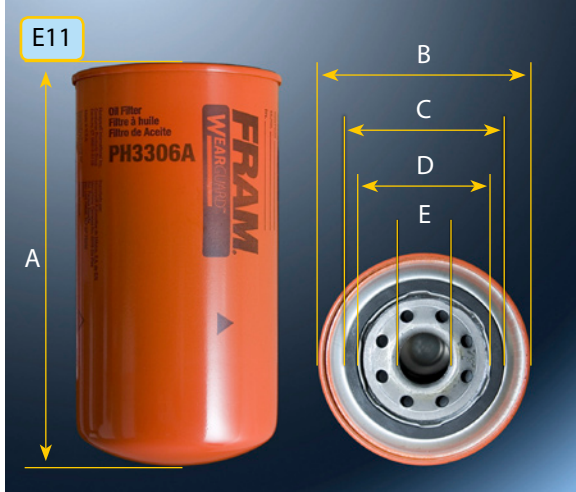

VOLVO PENTA

OIL FILTER PH3306A

A 175,0 B 97,0 C 71,0 D 61,0 E 1"-12
OE NUMBER
471034

**NOTICE! Supersedes
PH4798**