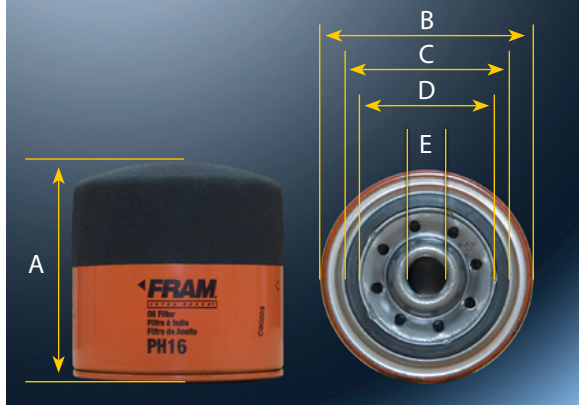

OIL FILTER PH16

A 94,0 B 92,0 C 71,0 D 61,0 E 3/4"-16

OE NUMBER

803470

B10