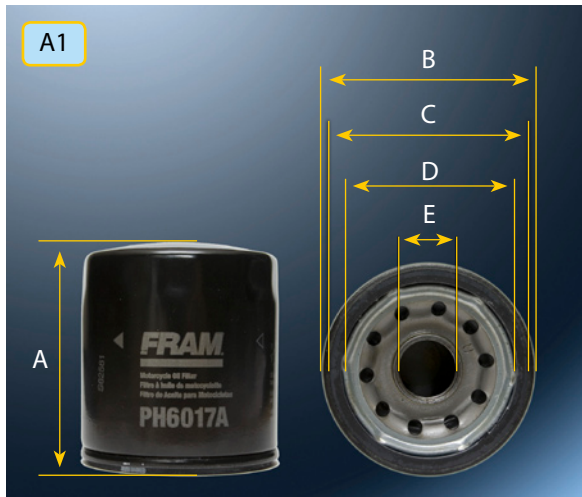

MARINE FILTER CATALOGUE

From October 2010

HONDA MARINE

OIL FILTER PH6017

A 75,0 B 69,0 C 64,0 D 54,0 E M20x1,5

OE NUMBER

15400-PFB-014

FUEL FILTER G7599