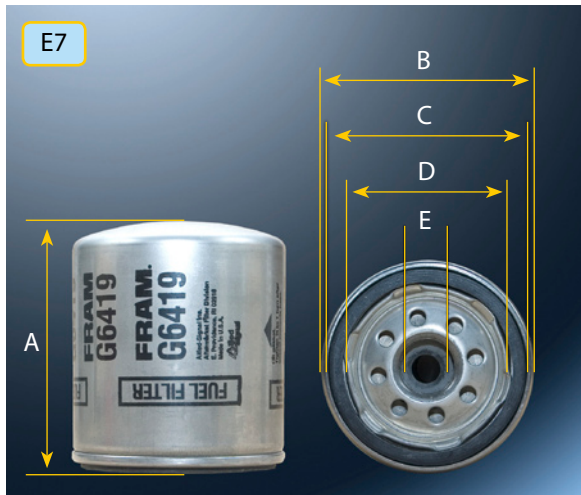

VOLVO PENTA

FUEL FILTER G6419

A 88,9 B 76,2 C 13/16"-18

OE NUMBER

3862228