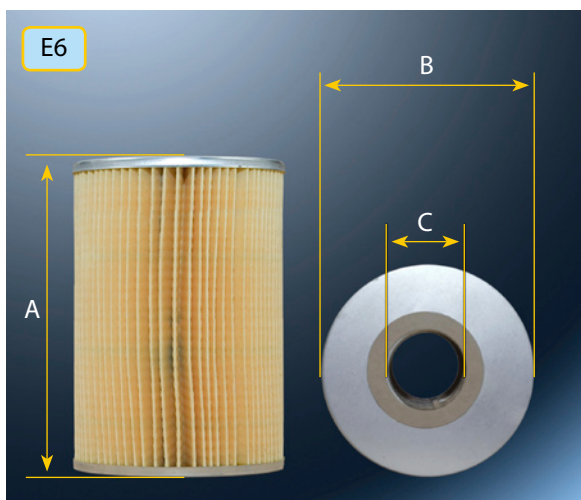

VOLVO PENTA

OIL FILTER PH30

A 101,0 B 97,0 C 89,0 D 76,0 E 13/16"-16

OE NUMBER

835440

OIL FILTER CH9496ECO

A 127,0 B 64,0 C 30,0

OE NUMBER