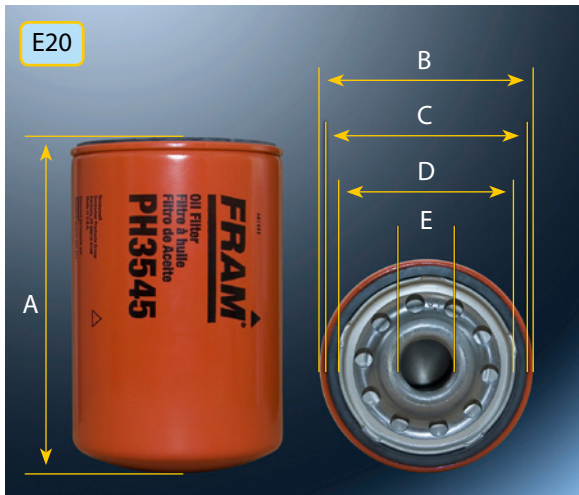

VOLVO PENTA

OIL FILTER PH977A

A 179,0 B 97,0 C 74,0 D 63,0 E 3/4"-16

OE NUMBER

6612598

OIL FILTER PH3545

A165,0 B 110,0 C 101,0 D91,0 E 1"1/8-16

OE NUMBER