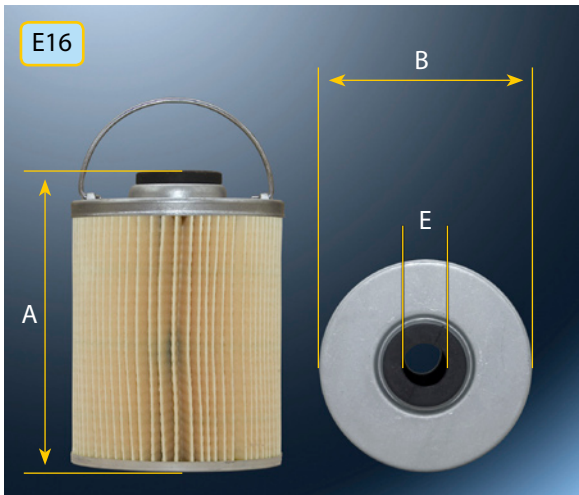

VOLVO PENTA

FUEL FILTER C11860PL

A 113,0 B 63,0 C 14,0

OE NUMBER

7233574

FUEL FILTER C11861PL

A 145,0 B 85,0 C 14,0

OE NUMBER