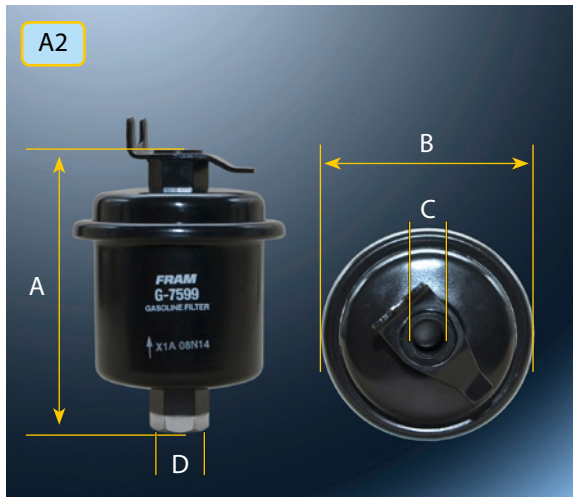

MARINE FILTER CATALOGUE

From October 2010

HONDA MARINE

OIL FILTER PH6017

A 75,0 B 69,0 C 64,0 D 54,0 E M20x1,5

OE NUMBER

15400-PFB-014

FUEL FILTER G7599

A 104,0 B 75,0 C M12x1,25 D M14x1,5

OE NUMBER

16010ST5933

FUEL FILTER G4775

A 60,0 B 53,0 C 8,0

ENGINE 	YEAR		OIL 	FUEL 	OE/REMARK
BF10D		A1	PH6017		15400-PFB-014
BF115/130		A1	PH6017		15400-PFB-014
BF115/130		A2		G7599	16010ST5933
BF135/150		A1	PH6017		15400-PFB-014
BF135/150		A1	PH6017		15400-PFB-014
BF175-225		A1	PH6017		15400-PFB-014
BF20		A1	PH6017		15400-PFB-014
BF25		A1	PH6017		15400-PFB-014
BF30		A1	PH6017		15400-PFB-014
BF35		A1	PH6017		15400-PFB-014
BF40A		A1	PH6017		15400-PFB-014
BF40A		A3		G4775	
BF45		A1	PH6017		15400-PFB-014
BF75/90		A1	PH6017		15400-PFB-014
BF75/90		A3		G4775	
BF75		A1	PH6017		15400-PFB-014
BF8		A1	PH6017		15400-PFB-014
BFP8		A1	PH6017		15400-PFB-014
BFP9,9		A1	PH6017		15400-PFB-014