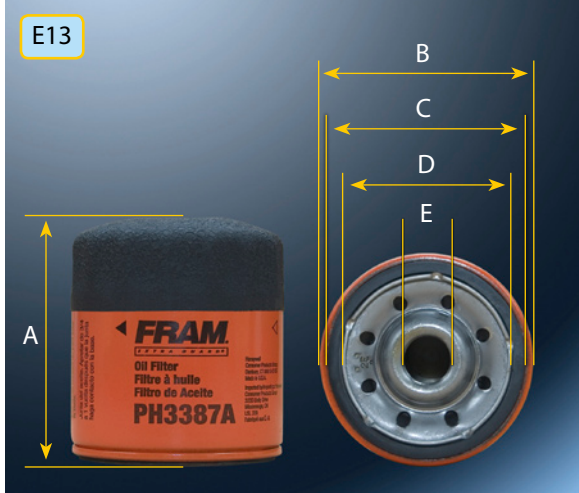

VOLVO PENTA

OIL FILTER PH3387A

A 90,0 B 78,0 C 71,0 D 61,0 E M18x1,5

OE NUMBER

SN - 103387 3827069

OIL FILTER PH49A

A 256,0 B 110,0 C 103,0 D 91,0 E 1"-1/8-16

OE NUMBER