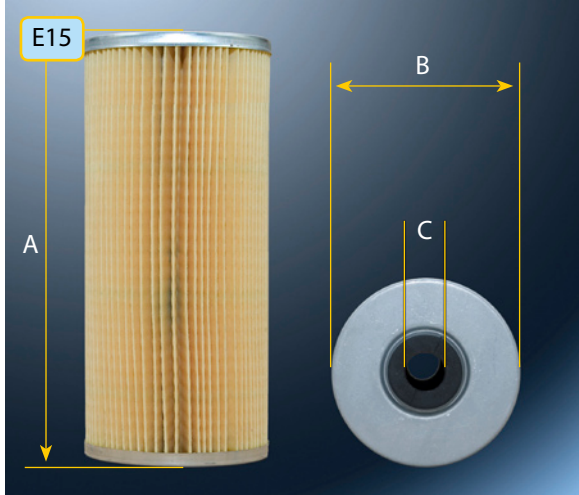

VOLVO PENTA

FUEL FILTER C11860PL

A 113,0 B 63,0 C 14,0

OE NUMBER

7233574