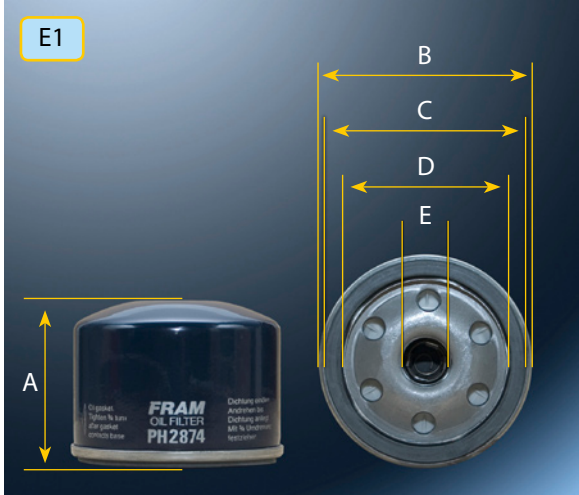

VOLVO PENTA

OIL FILTER PH2874

A 58,0 B 78,0 C 71,0 D 61,0 E 3/4"-16

OE NUMBER

834337