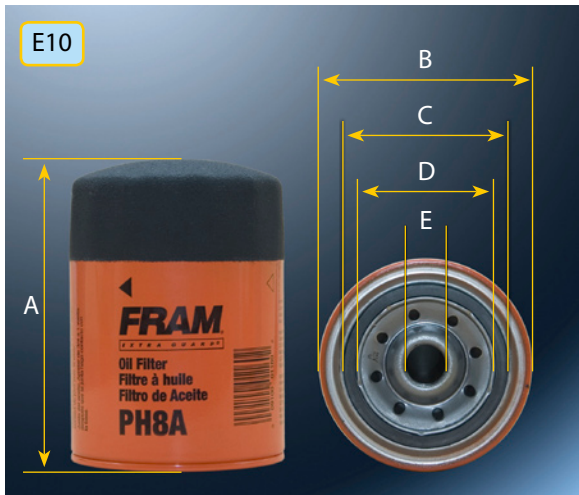

VOLVO PENTA

FUEL FILTER PS3808

A 107,0 B 97,0 C 71,0 D 61,0 E 11/16"-16

OE NUMBER

855686

OIL FILTER PH8A

A 139,0 B 96,0 C 71,0 D 61,0 E 3/4"-16

OE NUMBER