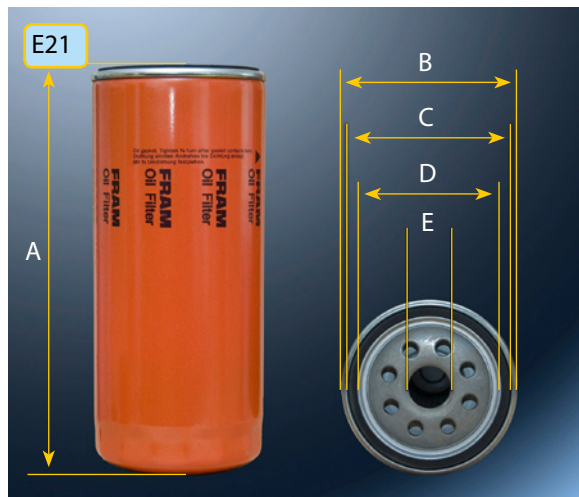

VOLVO PENTA

OIL FILTER PH842

A 256,0 B 110,0 C 103,0 D 91,0 E 1"-1/8-16

OE NUMBER

478736