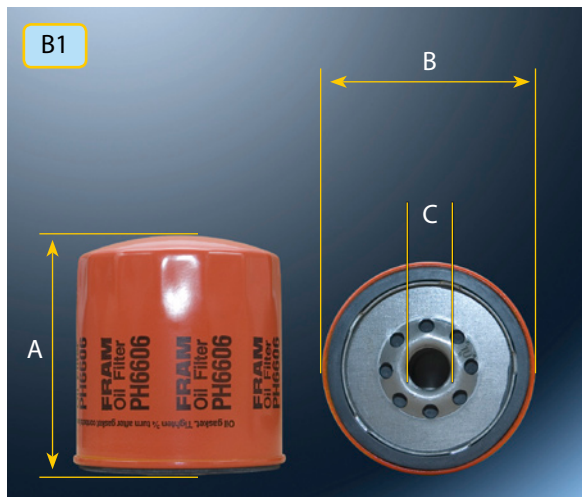

MERCURY / MERCUISER

OIL FILTER PH6606

A 103,6 B 96,0 C 13/16"-16

OE NUMBER

14957