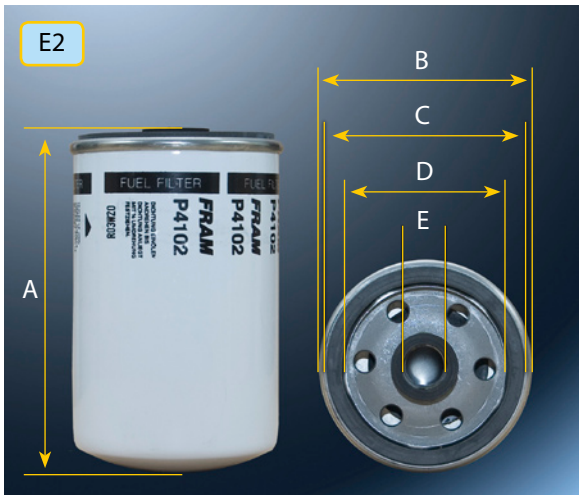

VOLVO PENTA

OIL FILTER PH2874

A 58,0 B 78,0 C 71,0 D 61,0 E 3/4"-16

OE NUMBER

834337

FUEL FILTER P4102PL

A 122,0 B 78,0 C 71,0 D 61,0 E M16x1,5

OE NUMBER