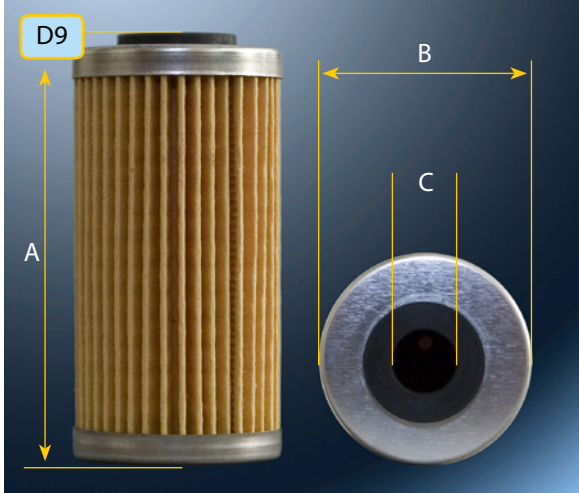

YANMAR

FUEL FILTER C7516

A 69,0 B 35,0 C 12,5

OE NUMBER

1045500-55710

OIL FILTER PH4998

A 65,0 B 68,0 C 62,0 D 54,0 E M20x1,5

OE NUMBER