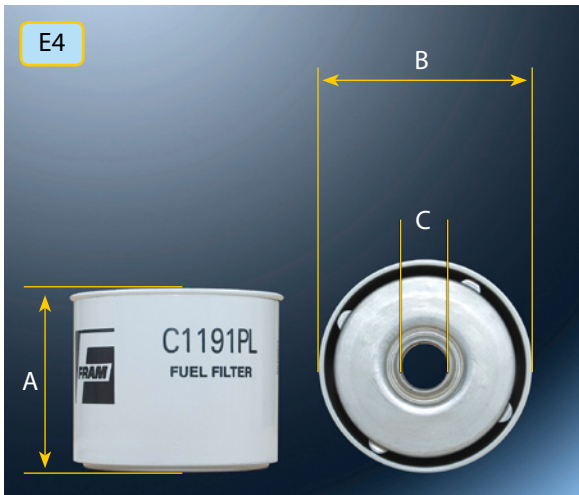

VOLVO PENTA

OIL FILTER PH2861B

A 85,0 B 97,0 C 71,0 D 61,0 E 3/4"-16

OE NUMBER

3517857

FUEL FILTER C1191PL

A 71,0 B 89,0 C 19,0

OE NUMBER