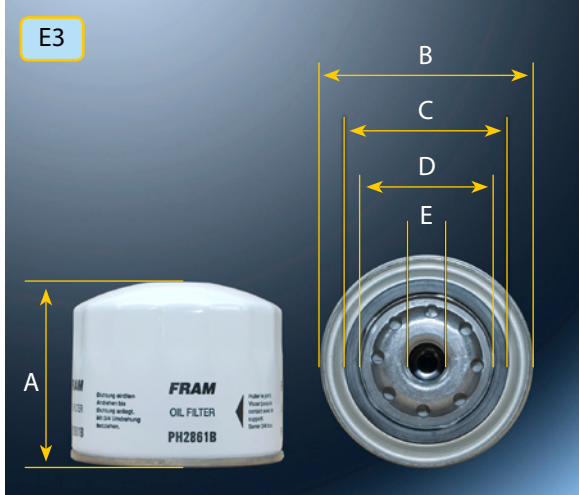

VOLVO PENTA

OIL FILTER PH2861B

A 85,0 B 97,0 C 71,0 D 61,0 E 3/4"-16

OE NUMBER

3517857