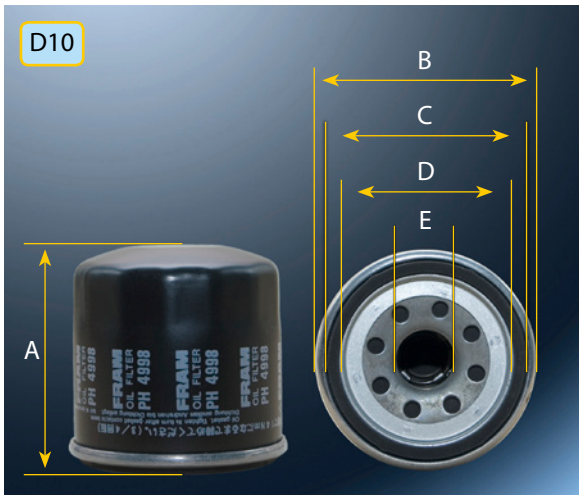

YANMAR

FUEL FILTER C7516

A 69,0 B 35,0 C 12,5

OE NUMBER

1045500-55710

OIL FILTER PH4998

A 65,0 B 68,0 C 62,0 D 54,0 E M20x1,5

OE NUMBER