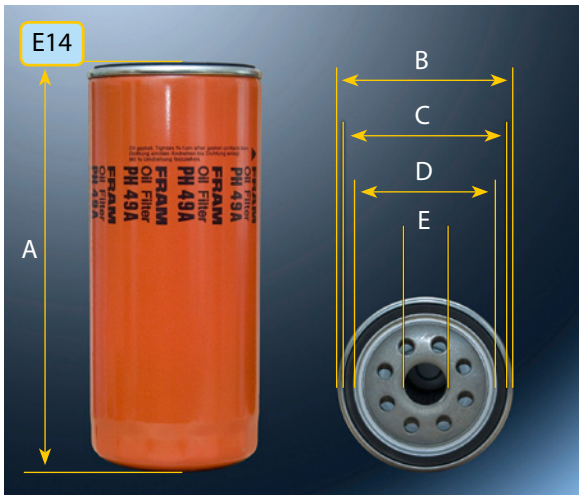

VOLVO PENTA

OIL FILTER PH3387A

A 90,0 B 78,0 C 71,0 D 61,0 E M18x1,5

OE NUMBER

SN - 103387 3827069

OIL FILTER PH49A

A 256,0 B 110,0 C 103,0 D 91,0 E 1"-1/8-16

OE NUMBER