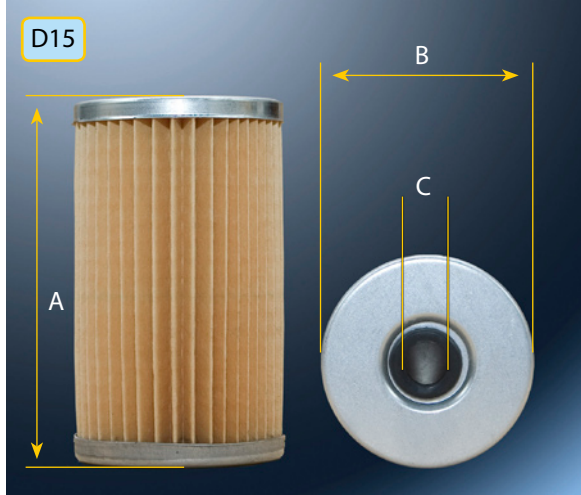

OE NUMBER
12857-55710

OIL FILTER PH5123

A 125,0 B 103,0 C 80,0 D 70,0 E M24x1,5

OE NUMBER
119770-90620

YANMAR

FUEL FILTER C10517

A 89,0 B 50,0 C 20,0

OE NUMBER