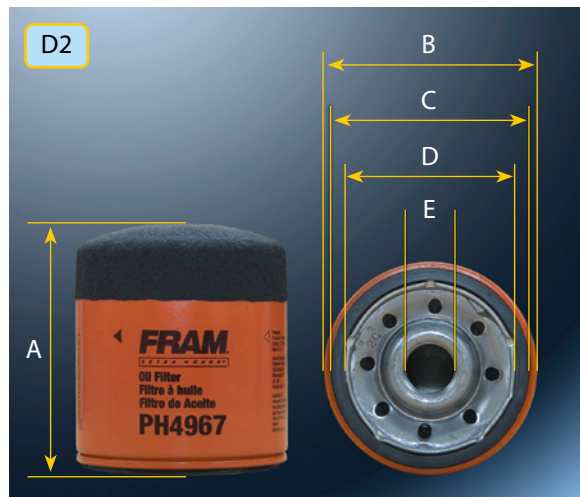

OIL FILTER PH4967

A 74,2 B 68,3 C 62,0 D 54,0 E 3/4"-16

OE NUMBER
69J-13440-00

ENGINE	YEAR	D1	OIL PH6017	FUEL	OE/REMARK
F9,9		D1	PH6017		5GH-13440-00
F15		D1	PH6017		5GH-13440-00
F25		D1	PH6017		5GH-13440-00
F40		D1	PH6017		5GH-13440-00
F50		D1	PH6017		5GH-13440-00
F60		D1	PH6017		5GH-13440-00
F80		D1	PH617		5GH-13440-00
F100		D1	PH6017		5GH-13440-00
F115		D1	PH6017		5GH-13440-00
F200		D2	PH4967		69J-13440-00
F225		D2	PH4967		69J-13440-00