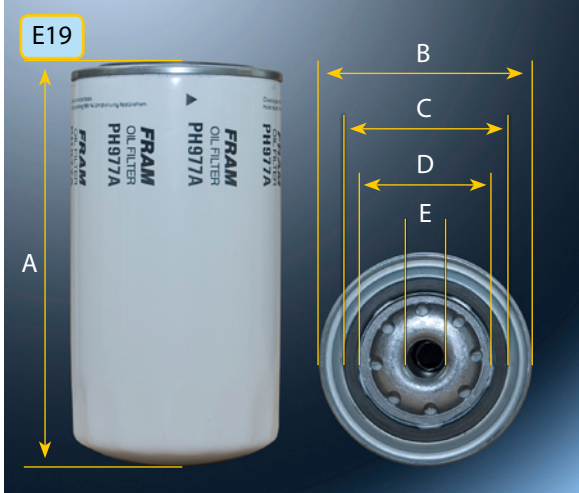

VOLVO PENTA

OIL FILTER PH977A

A 179,0 B 97,0 C 74,0 D 63,0 E 3/4"-16

OE NUMBER

6612598