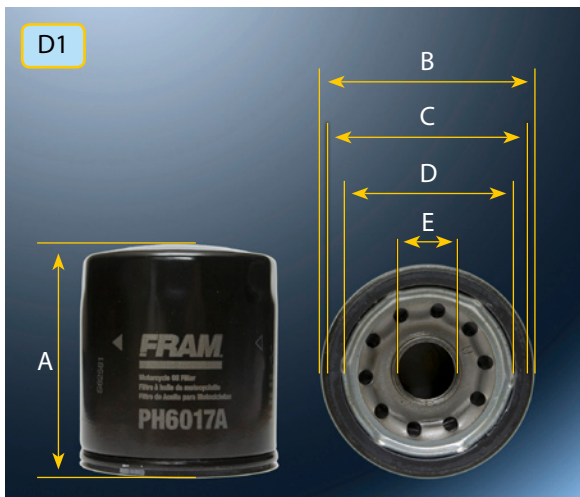

YAMAHA

OIL FILTER PH6017

A 75,0 B 69,0 C 64,0 D 54,0 E M20x1,5

OE NUMBER
5GH-13440-00