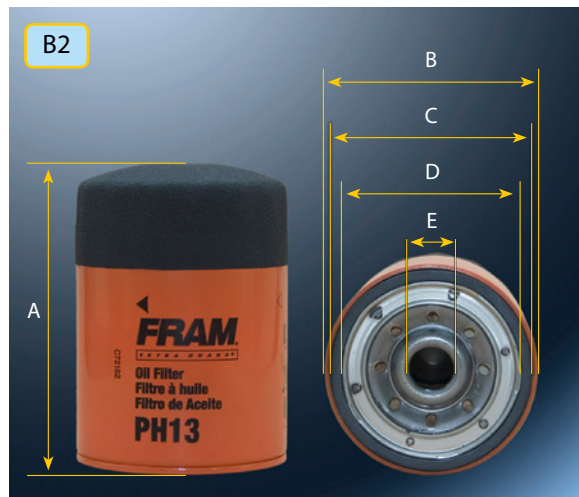

OIL FILTER PH13

A 131,6 B 97,0 C 89,0 D 76,0 E 13/16"-16

OE NUMBER

52731