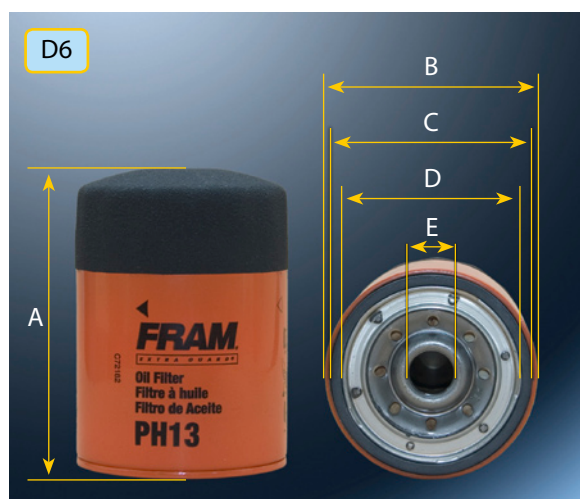

OIL FILTER PH13

A 141,0 B 97,0 C 89,0 D 76,0 E 13/16"-16

OE NUMBER
YSC1423120-OC