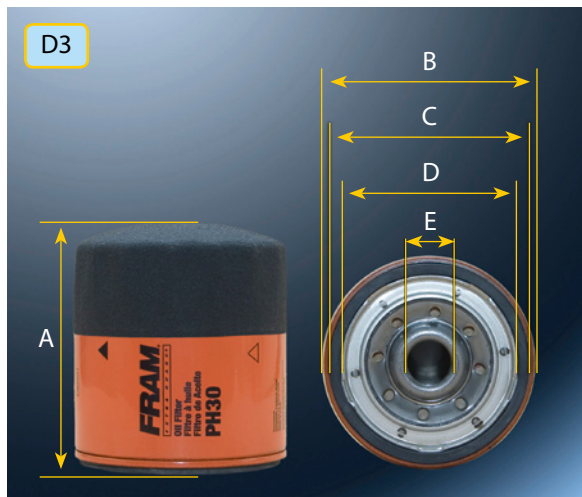

YANMAR

OIL FILTER PH30

A 101,0 B 97,0 C 89,0 D 76,0 E 13/16"-16

OE NUMBER
YSC1323120-OC