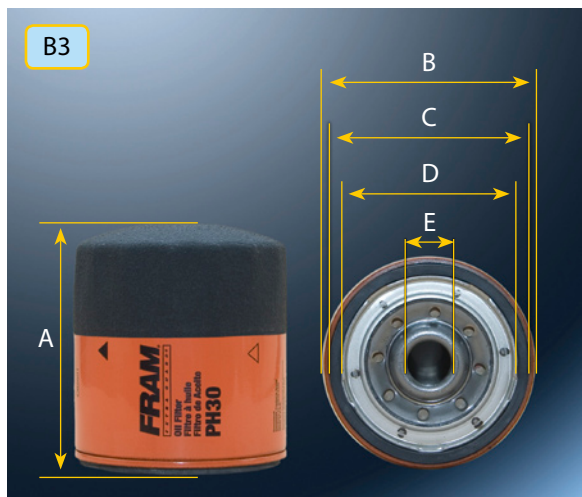

OIL FILTER PH30

A 101,0 B 97,0 C 89,0 D 76,0 E 13/16"-16

OE NUMBER

54111