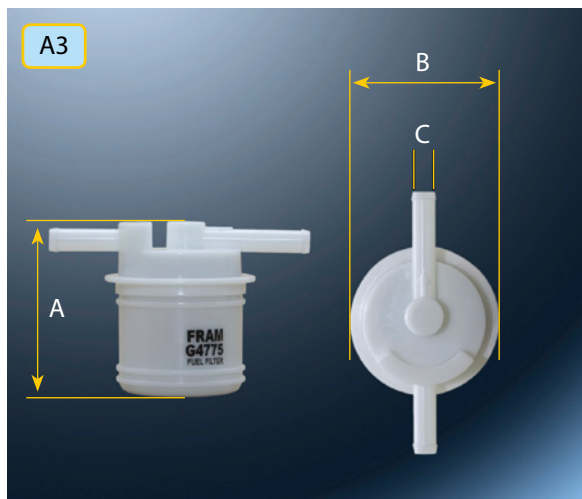

MARINE FILTER CATALOGUE

From October 2010

HONDA MARINE

OIL FILTER PH6017

A 75,0 B 69,0 C 64,0 D 54,0 E M20x1,5

OE NUMBER

15400-PFB-014

FUEL FILTER G7599

A 104,0 B 75,0 C M12x1,25 D M14x1,5

OE NUMBER

16010ST5933

FUEL FILTER G4775

A 60,0 B 53,0 C 8,0

ENGINE 	YEAR		OIL 	FUEL 	OE/REMARK
BF10D		A1	PH6017		15400-PFB-014
BF115/130		A1	PH6017		15400-PFB-014
BF115/130		A2		G7599	16010ST5933
BF135/150		A1	PH6017		15400-PFB-014
BF135/150		A1	PH6017		15400-PFB-014
BF175-225		A1	PH6017		15400-PFB-014
BF20		A1	PH6017		15400-PFB-014
BF25		A1	PH6017		15400-PFB-014
BF30		A1	PH6017		15400-PFB-014
BF35		A1	PH6017		15400-PFB-014
BF40A		A1	PH6017		15400-PFB-014
BF40A		A3		G4775	
BF45		A1	PH6017		15400-PFB-014
BF75/90		A1	PH6017		15400-PFB-014
BF75/90		A3		G4775	
BF75		A1	PH6017		15400-PFB-014
BF8		A1	PH6017		15400-PFB-014
BFP8		A1	PH6017		15400-PFB-014
BFP9,9		A1	PH6017		15400-PFB-014