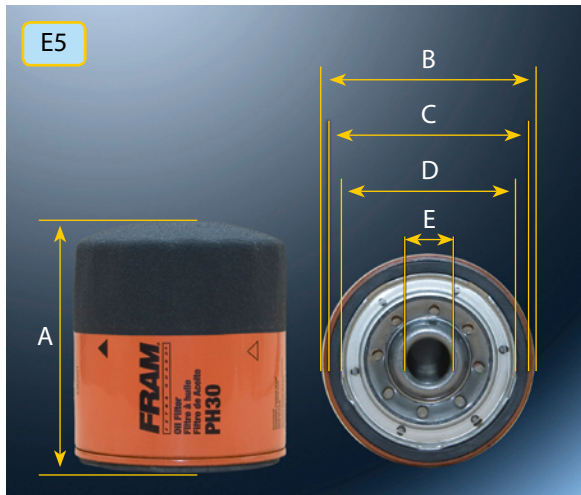

VOLVO PENTA

OIL FILTER PH30

A 101,0 B 97,0 C 89,0 D 76,0 E 13/16"-16

OE NUMBER

835440